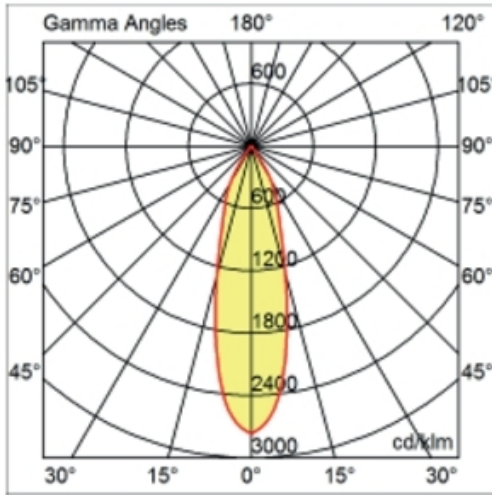

DIXIT RA8 RECESSED

A56061-

PROJECT	
TYPE	
SPECIFIER	
QUANTITY	
DATE	

RA 8 TL DIXIT LED 6.5W 550 lm				R:100%				I.Max:2958 Cd/Klm			
H[m]	D[m]	Max lux	Med lux	Alpha=26°		H[m]	D[m]	Max lux	Med lux	Beta=26°	
1.00	0.47	1508	939			1.00	0.47	1508	939		
2.00	0.94	377	235			2.00	0.94	377	235		
3.00	1.41	168	104			3.00	1.41	168	104		
4.00	1.89	94	59			4.00	1.89	94	59		
5.00	2.36	60	38			5.00	2.36	60	38		

Dimming	DP	DV	K°
	Phase	0-10V	
Color Temperature	27K	30K	K°
	2700K	3000K	

Order Example **L5XXXXXX-DV-30K**

0-10V **3000K**